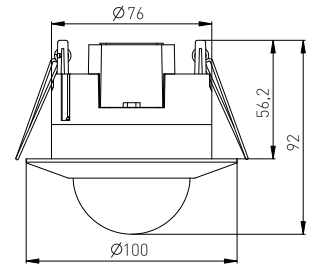

PRES SENSOR 31	GXS1017	8592660137445	biała	360	120	max. 20m	10s-30min	3-2000	122

PRES SENSOR 102	GXS1016	8592660137438	biała	360	120	max. 20m	10s-30min	3-20m	3-2000	122