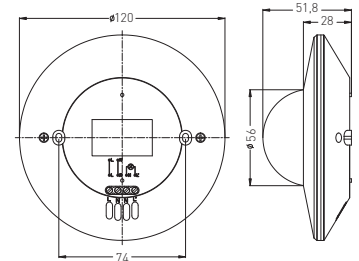

PRES SENSOR 31	GXS1017	8592660137445	biała	360	120	max. 20m	10s-30min	3-2000	122

PRES SENSOR 102	GXS1016	8592660137438	biała	360	120	max. 20m	10s-30min	3-20m	3-2000	122