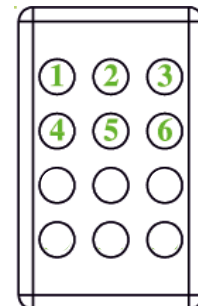

6. TUBING COLOUR TABLE

Cat. No : 0 330 48

1	Blue
2	Orange
3	Green
4	Brown
5	Grey
6	White