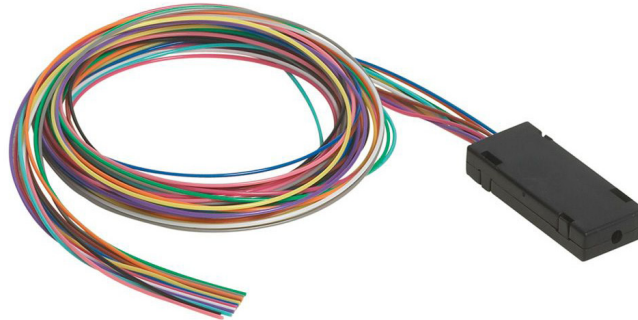

Fan Out Kit

- 6 fibres Cat. No : 0 330 48
 - 12 fibres Cat. No : 0 330 49

1. USE

Field termination of loose tube cables into indoor cross-connects

2. DESCRIPTION

Indoor buffer tube fan-out kits are specifically designed for the termination of 6 and 12 fibre loose tube cables.

These fan-out kits provide the ultimate solution for those users who wish to field-install connectors. The kits provide the most compact, easy-to-install fan-out solution which requires no additional hardware or space than that required for terminating tight-buffered cables. The fan-out kit features a 900 micron fan-out assembly that is colour coded to match the fibres you are terminating. The fan-out assembly is available for 6 or 12 fibre units in a length of 1.2m.

3. GAMME

| Cat. Nos | Qty fibres |
|----------|------------|
| 0 330 48 | 6 |
| 0 330 49 | 12 |

4. FEATURES

- Coloured fan-out tubing
- Compact design
- Bend radius protection
- 900µm tails
- Internal/External application
- Cost effective
- Time saving on site
- Makes loose tube fibre easier to work with

5. CONSTRUCTION

Cat. Nos : 0 330 48/ 0 330 49

| | | |
|---------------|----------------------------|-------------------------------------|
| Housing | Material | 2 Engineering Plastic Parts to snap |
| | Dimensions | 45x11.5x7.5mm assembled |
| | Colour | Black |
| Fanning tubes | Qty | 6 / 12 |
| | Colour | Integral, individually-coloured |
| | Length | 1,2 m |
| | I. D | 0,5 +/-0,05mm |
| | O. D | 0,9 +/- 0,05mm |
| Assembling | Glued into breakout module | |