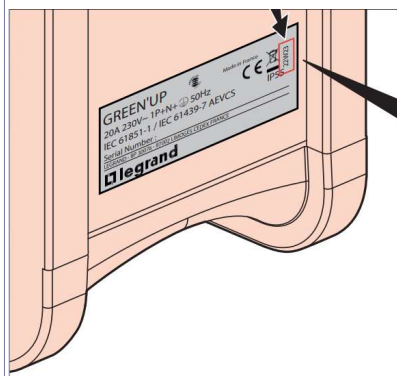

LE10645 AA-06

980952

981801

Schuko

980967

980953

980954

980957

\*Non livré  
Not supplied

Borne de recharge simple avant 22W23  
Charging station for 1 vehicle before 22w23

981823

Borne de recharge simple à partir de 22W23  
Charging station for 1 vehicle from 22w23